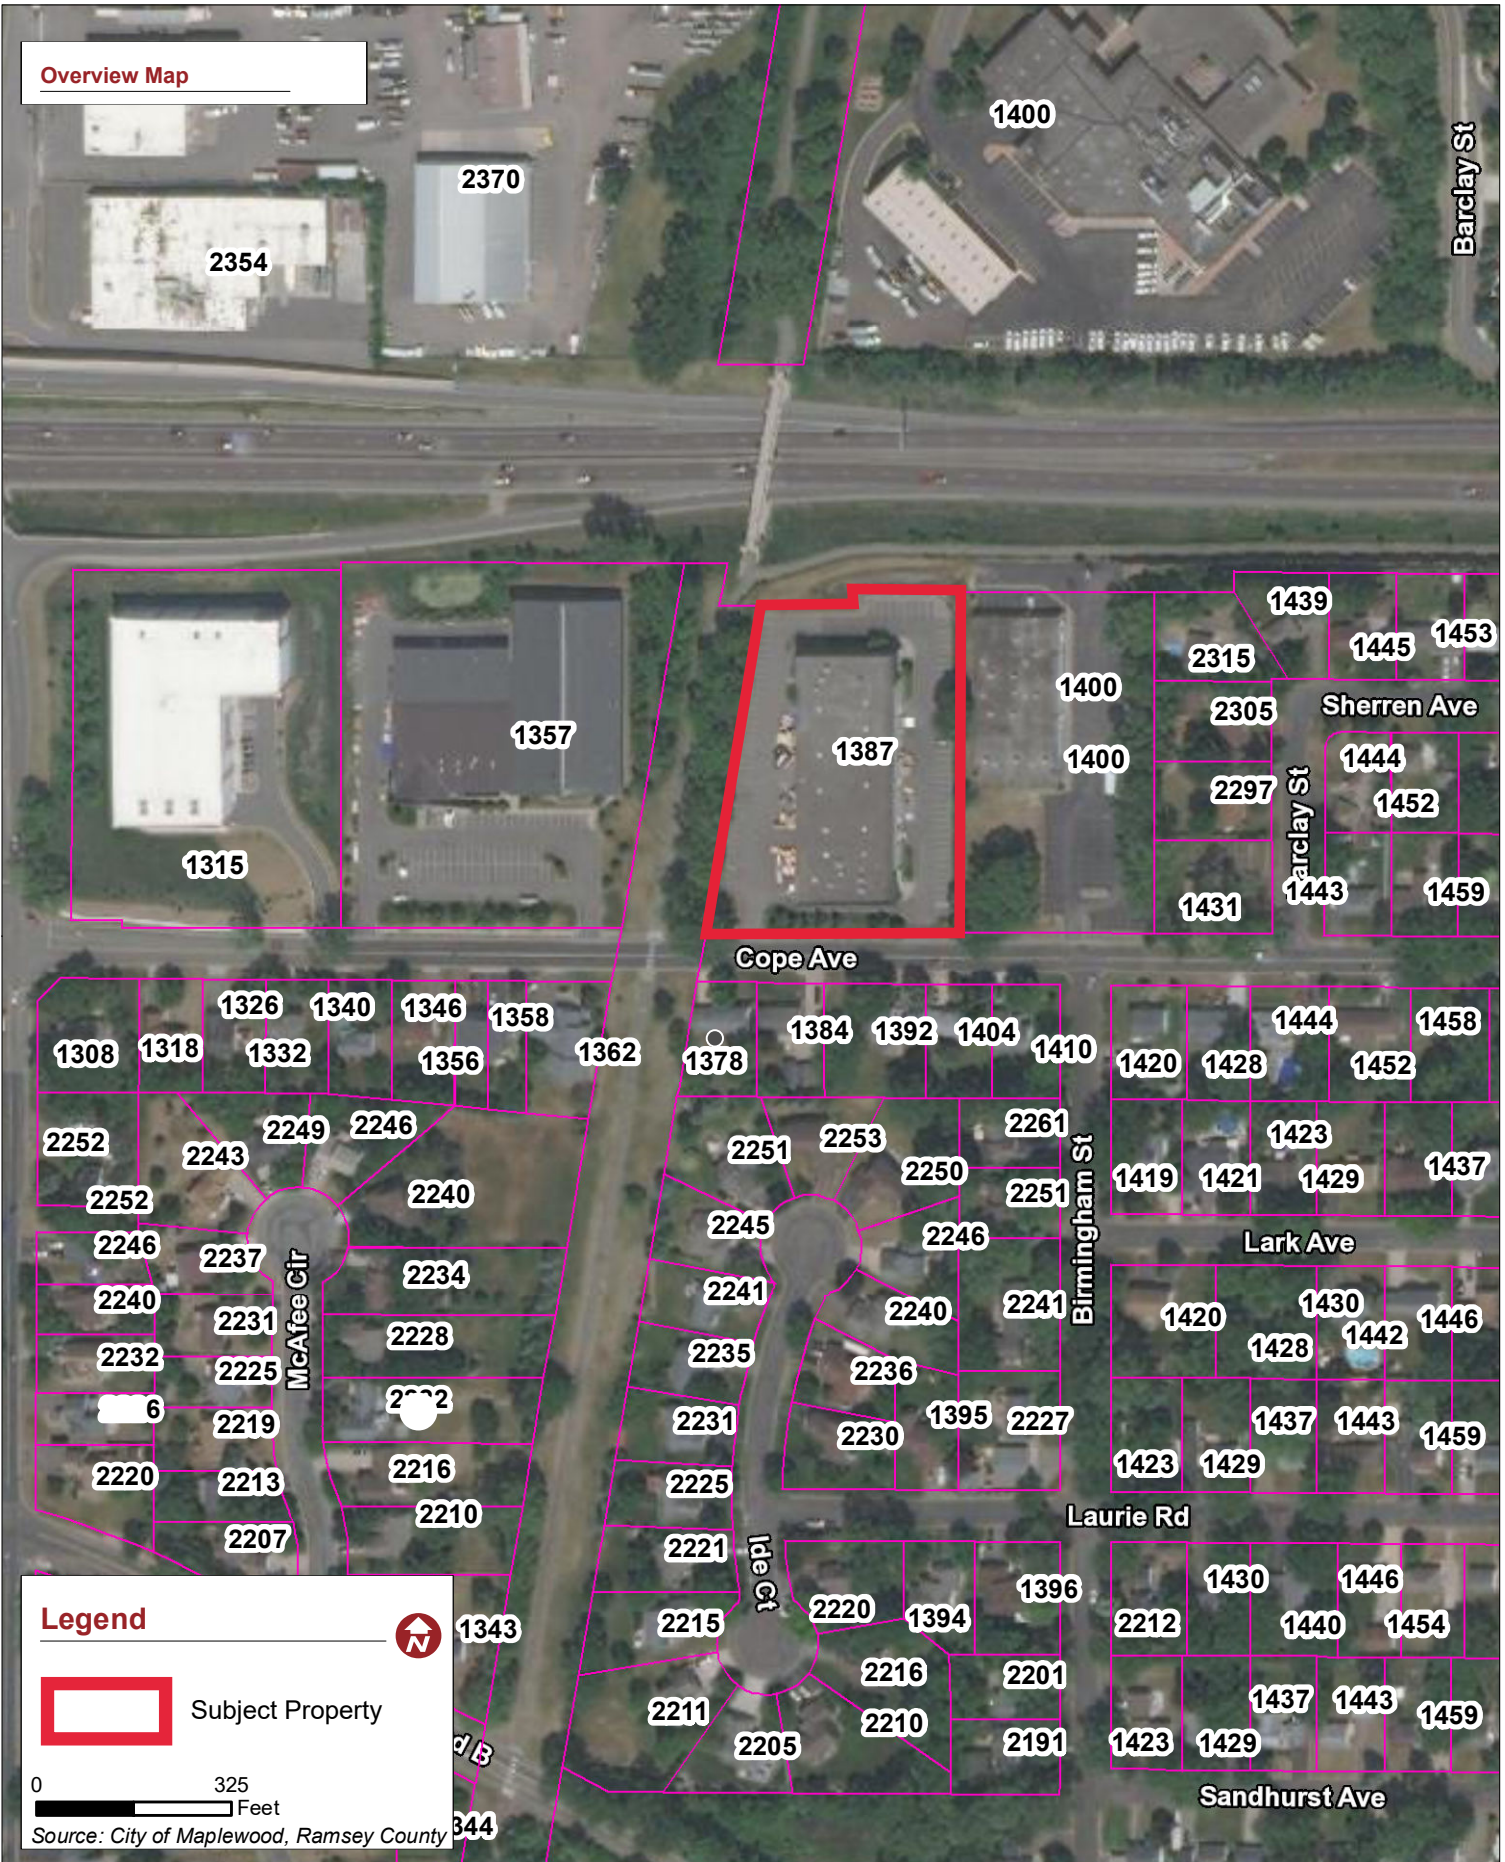

1387 Cope Avenue East

City of Maplewood

April 21, 2022

Overview Map

Legend

 Subject Property

0 325 Feet

Source: City of Maplewood, Ramsey County